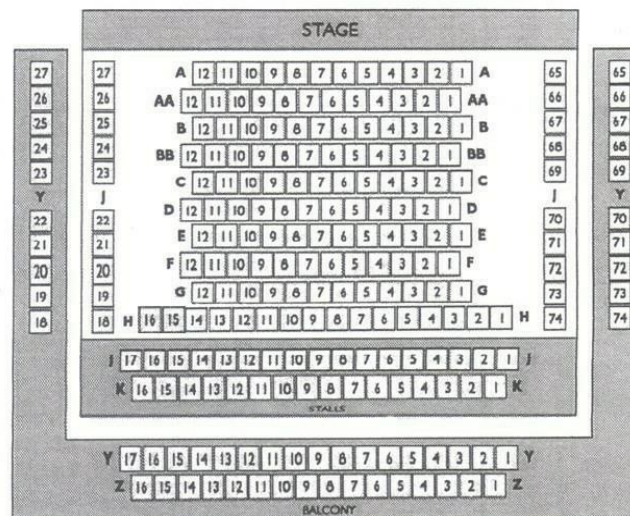

Taxpayers please tick box ☐ so that we can claim gift aid on your donation.
Seating preference (season tickets only) – see seating plan _____
We will send you tickets for the seat as near as possible to your preference.
To change your seat, please contact the Norden Farm box office (01628 788997)

I am aware that **Maidenhead Music Society** will collect, hold and use some of my data for membership administration purposes

Signature ..... Date.....

I would like to be added to the mailing list for **Maidenhead Music Society** marketing ☐
(eg emails about forthcoming events) - please tick

MAIDENHEAD MUSIC SOCIETY

77TH SEASON 2023-24

Save up to £50 with a Season Ticket

MEMBERSHIP SUBSCRIPTIONS

Ordinary membership   £20.00
Patron membership –   £20.00 **plus** a minimum donation of £12.00
Season Ticket for all 7 concerts   £90.00 (includes Membership)

INDIVIDUAL CONCERT TICKETS (from Norden Farm Box Office):

Standard concert: £20/Members £15
Under-18s £5, or up to two FREE with an adult
Rising Stars Concert: £10/Members £7

Join MMS as a Member for £20 for discounted tickets and invitations to members-only events. Programmes correct at the time of printing. If you have any queries, please telephone the Membership Secretary on 07765 232178

Norden Farm Seating Plan

Supported by the Royal Borough of Windsor and Maidenhead,
The Prince Philip Trust, Louis Baylis Trust, Kidwells Park Trust, Dr Turnbull Fund, Win Law Fund
Registered charity no. 287794

Tickets purchased by members are not transferable to non-members. We do not circulate your email address.